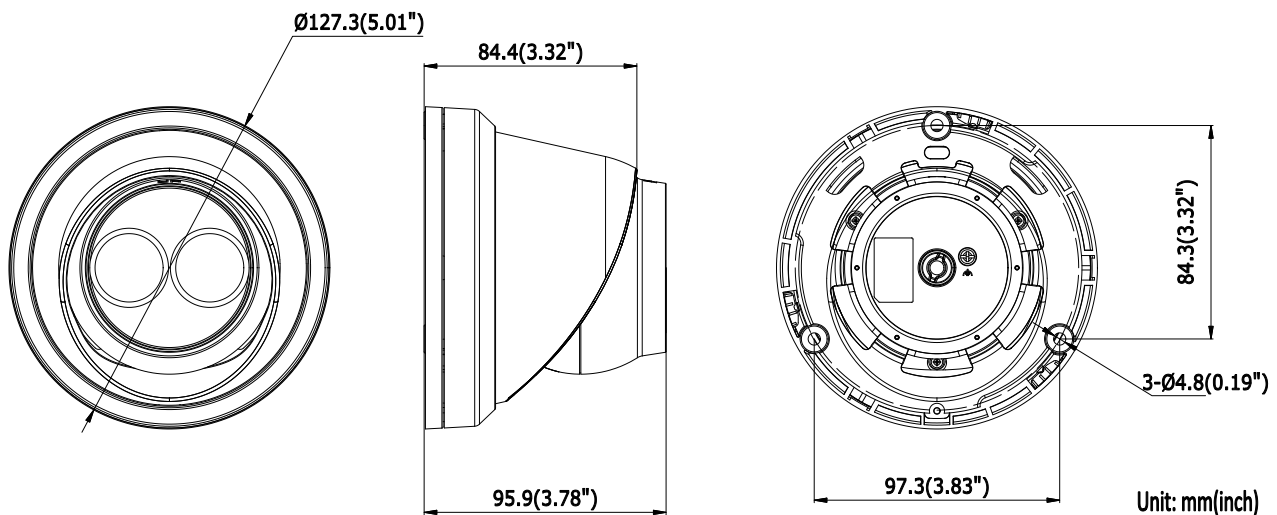

General Function	One-key Reset, Dual-VCA, Anti-Flicker, Heartbeat, Mirror, Password Protection, Privacy Mask, Watermark, IP Address Filter
Interface	
Communication Interface	1 RJ45 10M/100M self-adaptive Ethernet port
On-board Storage	Built-in microSD/SDHC/SDXC slot, up to 128 GB
Smart Feature-set	
Behavior Analysis	Line crossing detection, intrusion detection, unattended baggage detection, object removal detection
Line Crossing Detection	Cross a pre-defined virtual line, up to 1 pre-defined virtual lines supported
Intrusion Detection	Enter and loiter in a pre-defined virtual region, up to 1 pre-defined virtual regions supported
Object Removal Detection	Objects removed from the pre-defined region, such as the exhibits on display.
Unattended Baggage Detection	Objects left over in the pre-defined region such as the baggage, purse, dangerous materials
Face Detection	Human face appears in the image can be detected and trigger linkage method
General	
Operating Conditions	-30 °C to +60 °C (-22 °F to +140 °F), Humidity 95% or less (non-condensing)
Power Supply	12 VDC ± 25%, 6W PoE(802.3af, 42.5 – 57V, class 3), 7W
IR Range	Up to 30 m
Protection Level	IP67
Dimensions	Camera: Φ 127.3 × 95.9 mm (5.01" × 3.78") Package: 150 × 150 × 141 mm (5.91" × 5.91" × 5.55")
Weight	Camera: 620 g (1.37 lb.)

Available Models

DS-2CD2335FWD-I

Dimensions